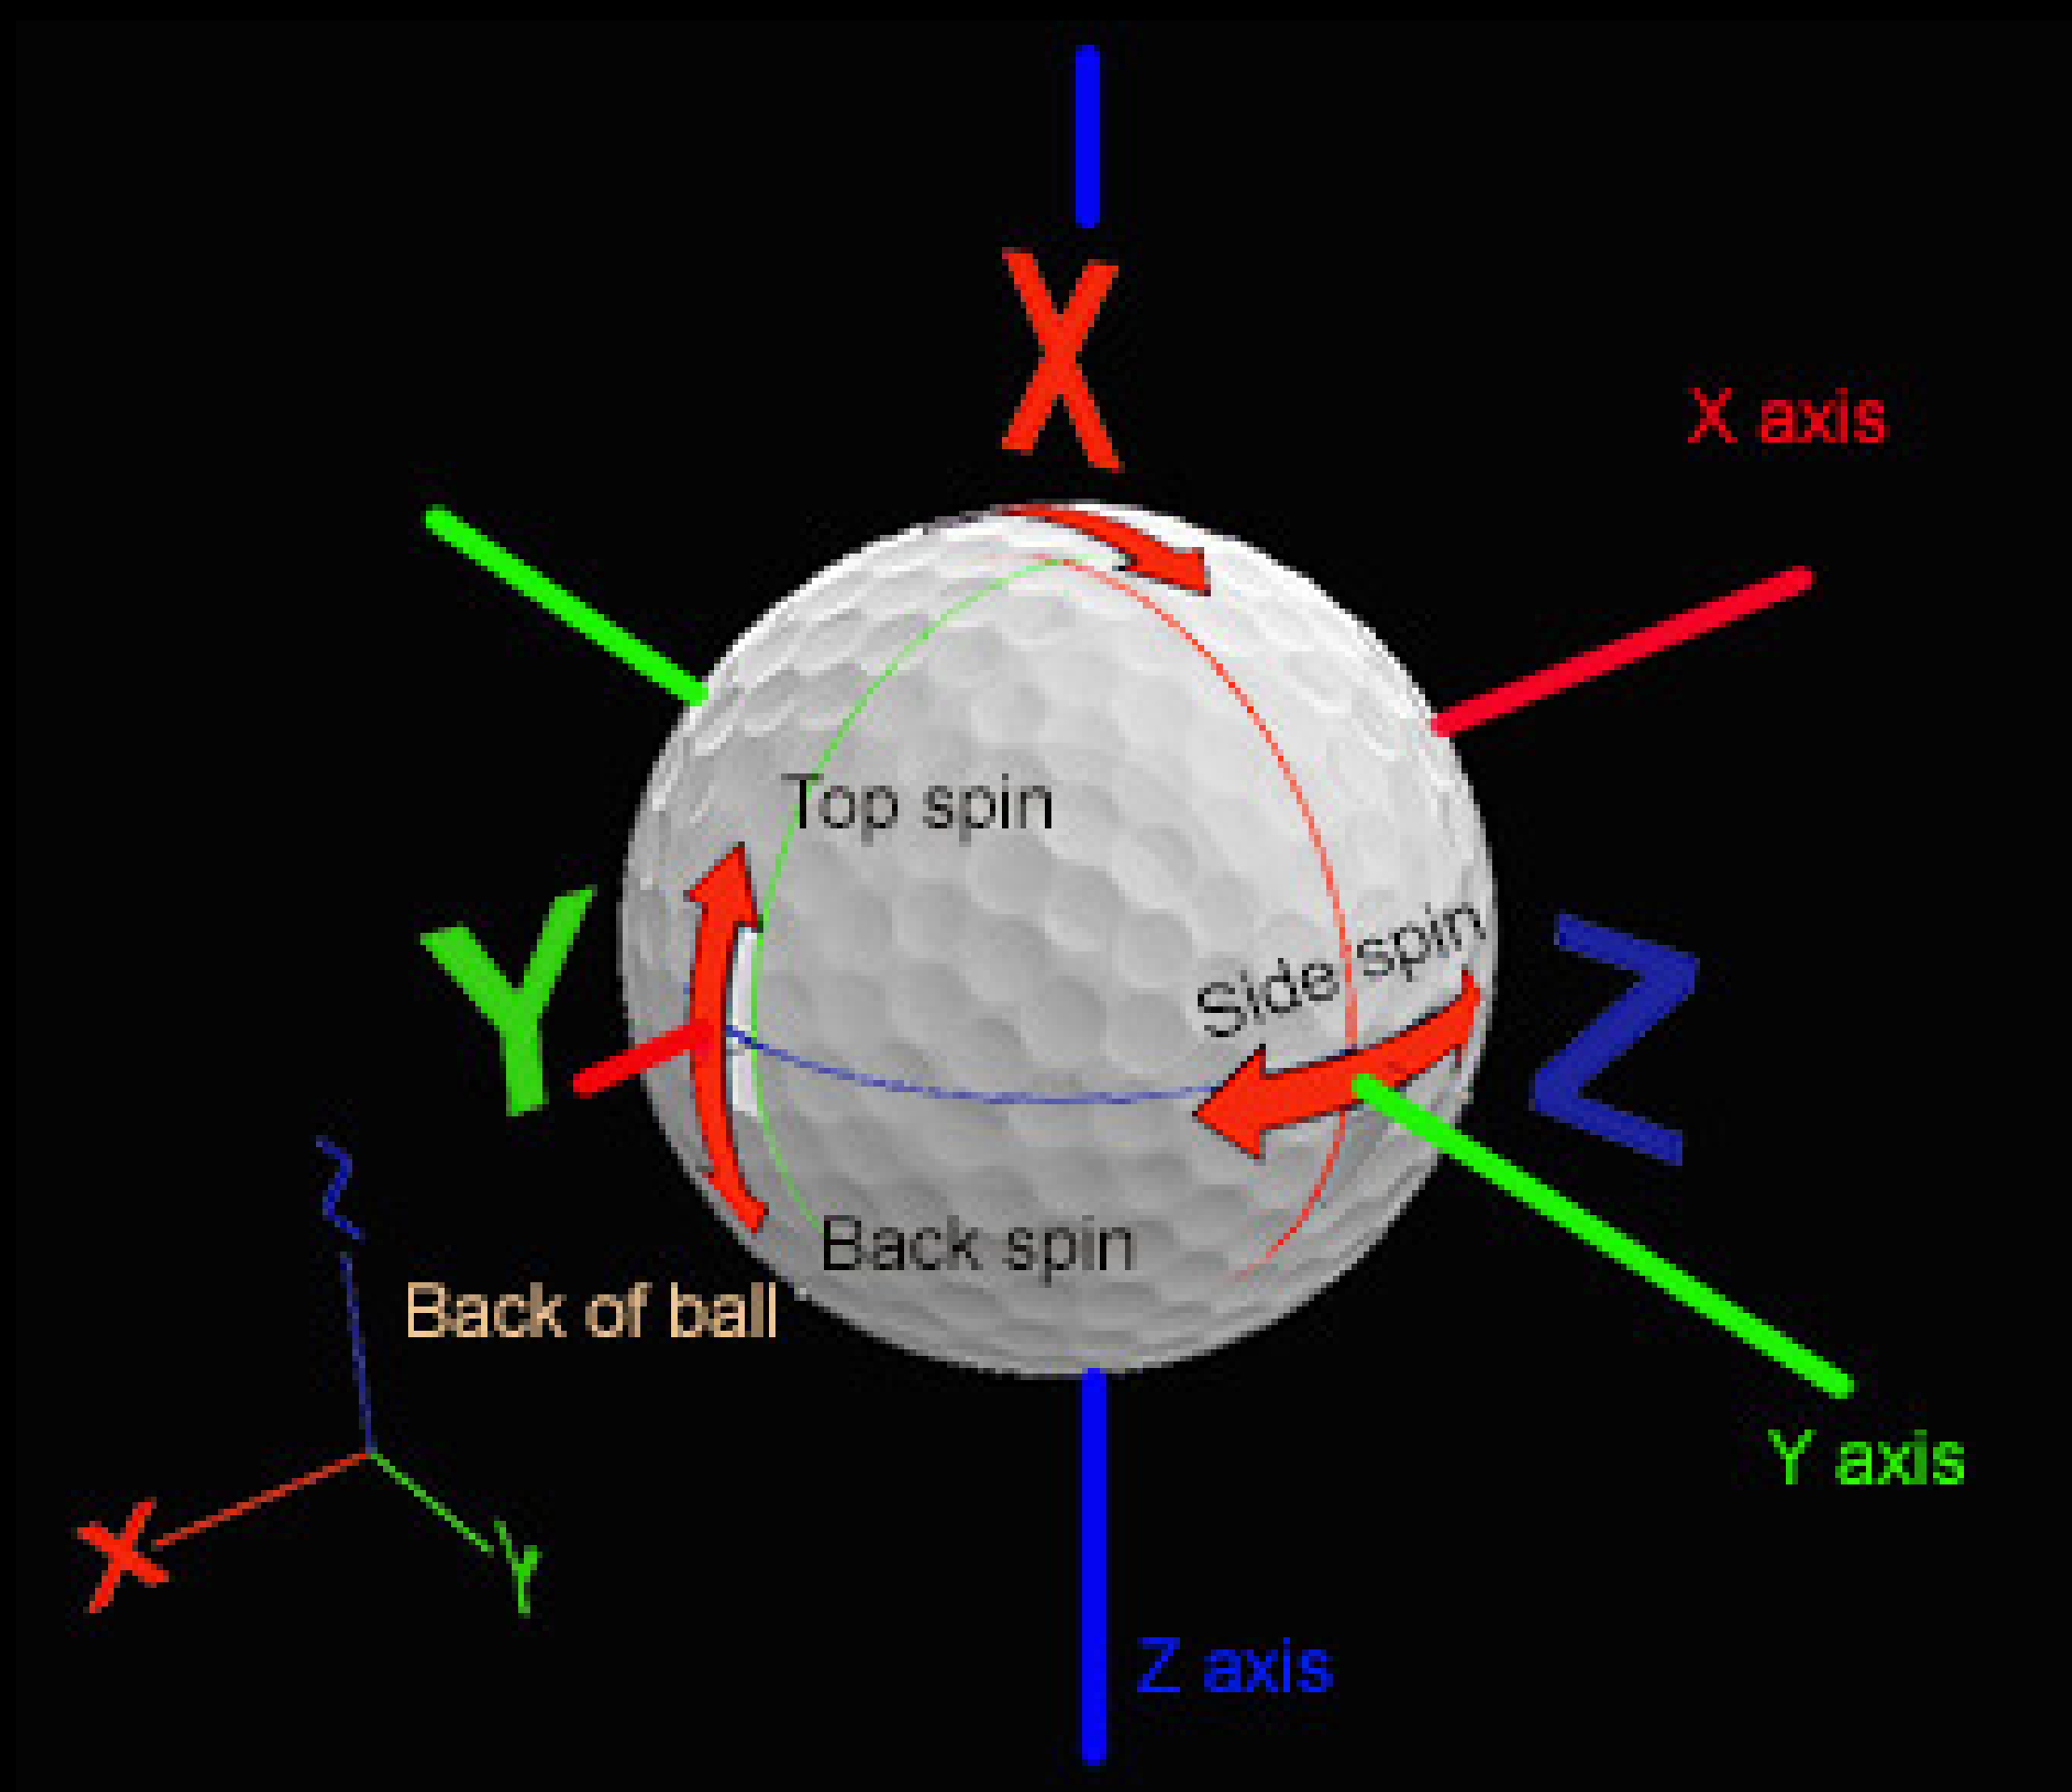

Uneekor Instant Data Feedback

The speed at which these launch monitors pick up the shot is also a huge plus. In just about as much time as it takes for you to lift your head up towards the target after impact, these devices will have your data and your shot tracer displayed.

This really adds to the realism of your experience. Even though you're hitting balls indoors into a screen, it really feels like you're hitting out onto a driving range. The timing of when you hit the ball to the speed at which the shot tracer is displayed feels very real.